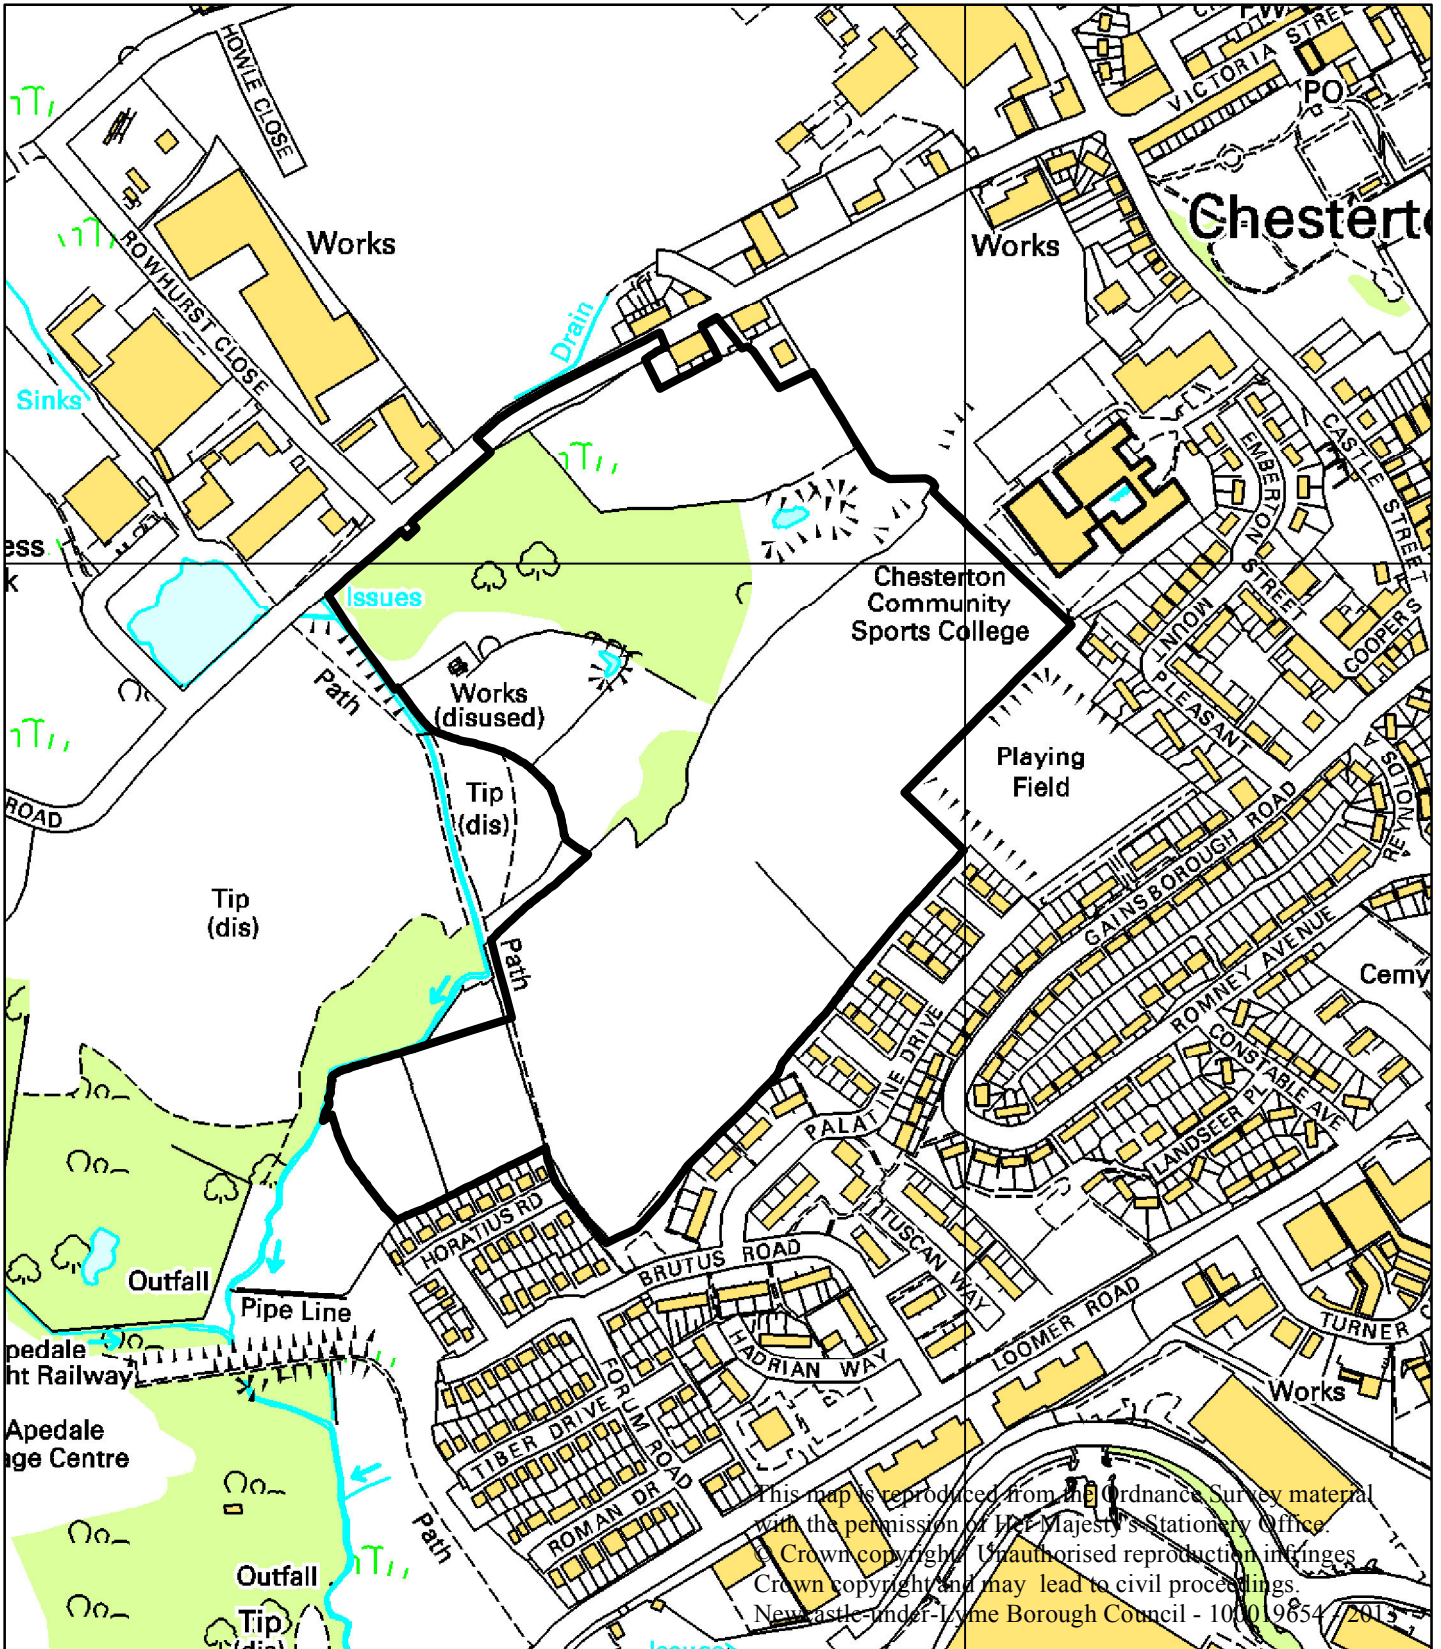

Land between Apedale Road and Palatine Drive, Chesterton

13/00525/OUT

This map is reproduced from the Ordnance Survey material with the permission of Her Majesty's Stationery Office. Crown copyright. Unauthorised reproduction infringes Crown copyright and may lead to civil proceedings. Newcastle-under-Lyme Borough Council - 10/01/9854/2013